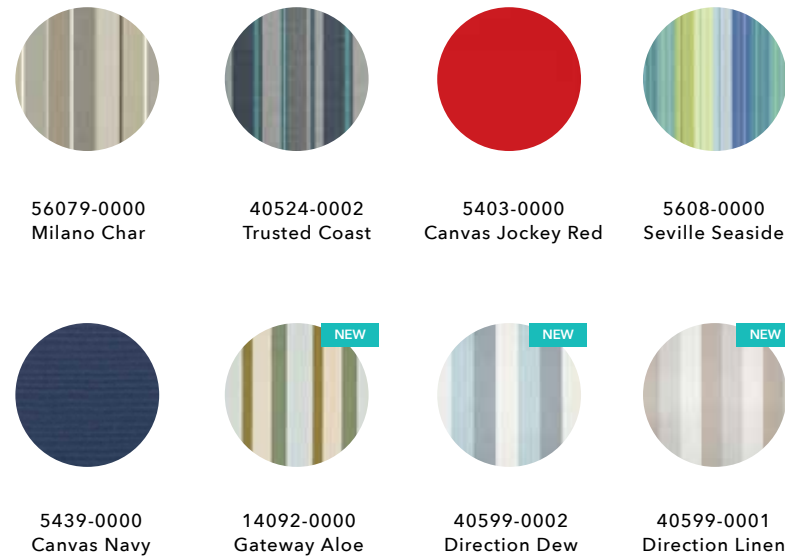

fits C11, C15, C25, C25C, C28, C28C

LP02 Modern Lounge Pad

77.5 x 23 x 2.5"
6 lb / 3 kg

Canvas Granite

Milano Char

Canvas Navy

Bliss Dew

DESIGNER FRAME COLOURS

HEADREST & THROW PILLOW FABRICS (A20, TP12, TP17)

DEEP SEATING FABRICS (DSC21, DSC03, DSC24*, DSC05)

*DSC24 Sectional Corner Piece is NOT AVAILABLE in Peyton Granite, Milano Char, Direction Linen or Direction Dew.