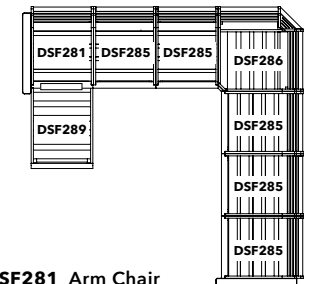

TOFINO COLLECTION

- 1 x DSF281 Arm Chair
- 5 x DSF285 Modular Expansion
- 1 x DSF286 Sectional Corner Piece
- 1 x DSF289 Chaise Extension