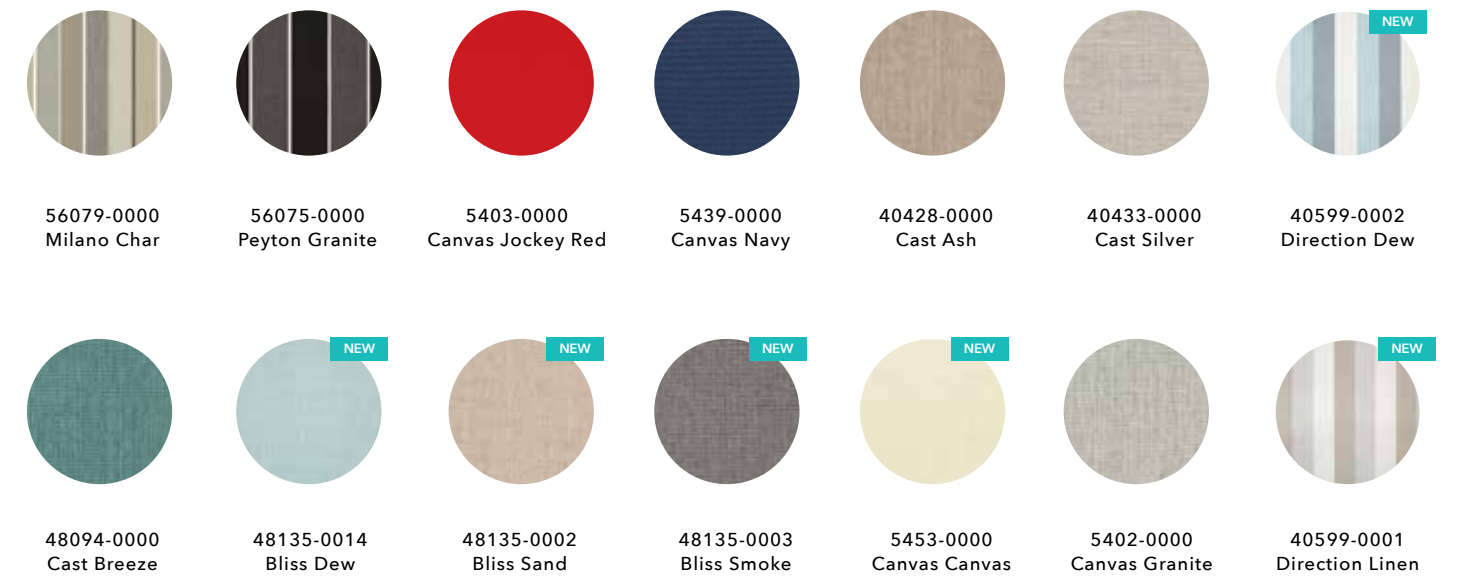

DEEP SEATING FABRICS (DSC21, DSC03, DSC24*, DSC05)