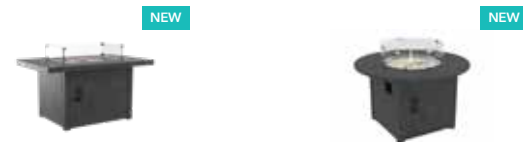

02 07 14 16 18

02 07 14 16 18

FT01 48" Rectangular Fire Table

Includes fire glass & wind guard
12"x 24" Burner, 55,000 BTU

48 x 31 x 30"
172 lb / 78 kg

FT02 46" Round Fire Table

Includes fire glass & wind guard
20" Round Burner, 55,000 BTU