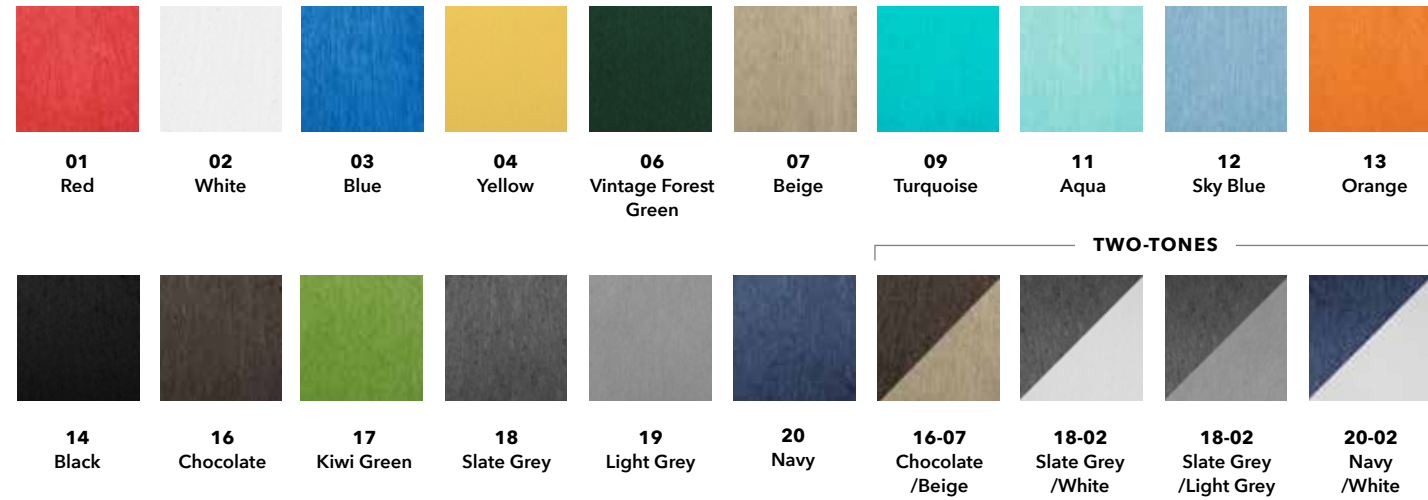

HEADREST & THROW PILLOW FABRICS (A20, TP12, TP17)

DEEP SEATING FABRICS (DSC21, DSC03, DSC24*, DSC05)

*DSC24 Sectional Corner Piece is NOT AVAILABLE in Peyton Granite, Milano Char, Direction Linen or Direction Dew.