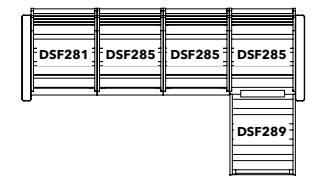

TOFINO COLLECTION

- 1 x DSF281 Arm Chair
- 3 x DSF285 Modular Expansion
- 1 x DSF289 Chaise Extension