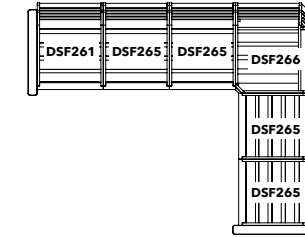

STRATFORD COLLECTION

- 1 x DSF261 Arm Chair
- 4 x DSF265 Modular Expansion
- 1 x DSF266 Sectional Corner Piece