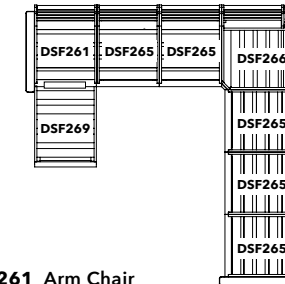

STRATFORD COLLECTION

- 1 x DSF261 Arm Chair
- 5 x DSF265 Modular Expansion
- 1 x DSF266 Sectional Corner Piece
- 1 x DSF269 Chaise Extension