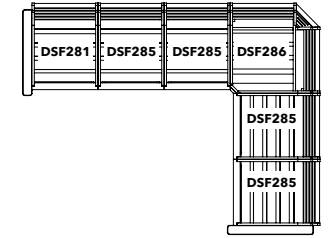

TOFINO COLLECTION

- 1 x DSF281 Arm Chair
- 4 x DSF285 Modular Expansion
- 1 x DSF286 Sectional Corner Piece